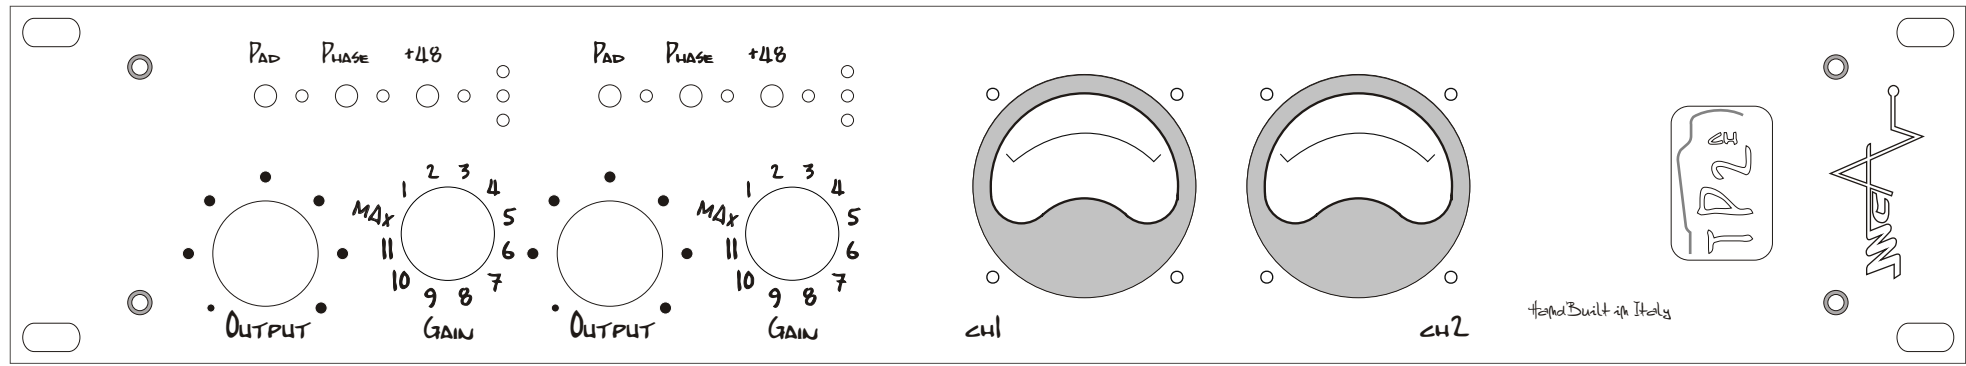

# RECALL SHEET

## 2 channels tube preamp - TP2ch

STUDIO \_\_\_\_\_

ARTIST \_\_\_\_\_

SONG \_\_\_\_\_

Note:
Microphone:

Date
Project
Track <span style="float: right;">__ / __</span>
Engineer