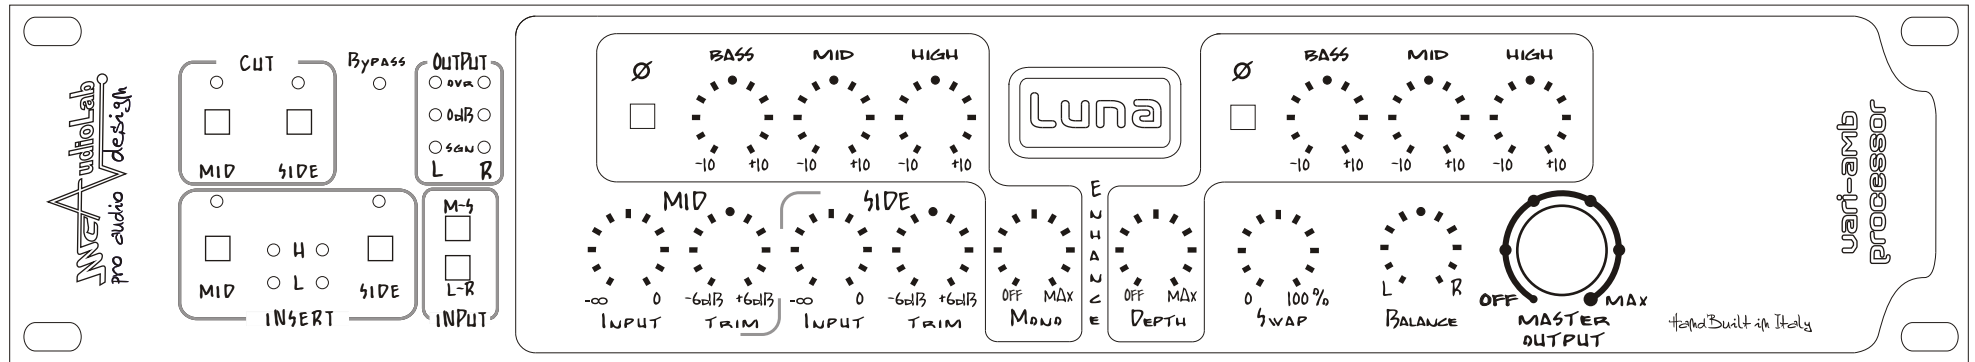

RECALL SHEET

LUNA Vari-Amb processor

STUDIO _____

ARTIST _____

SONG _____

Note:

Date
Project
Track _____ / _____
Engineer