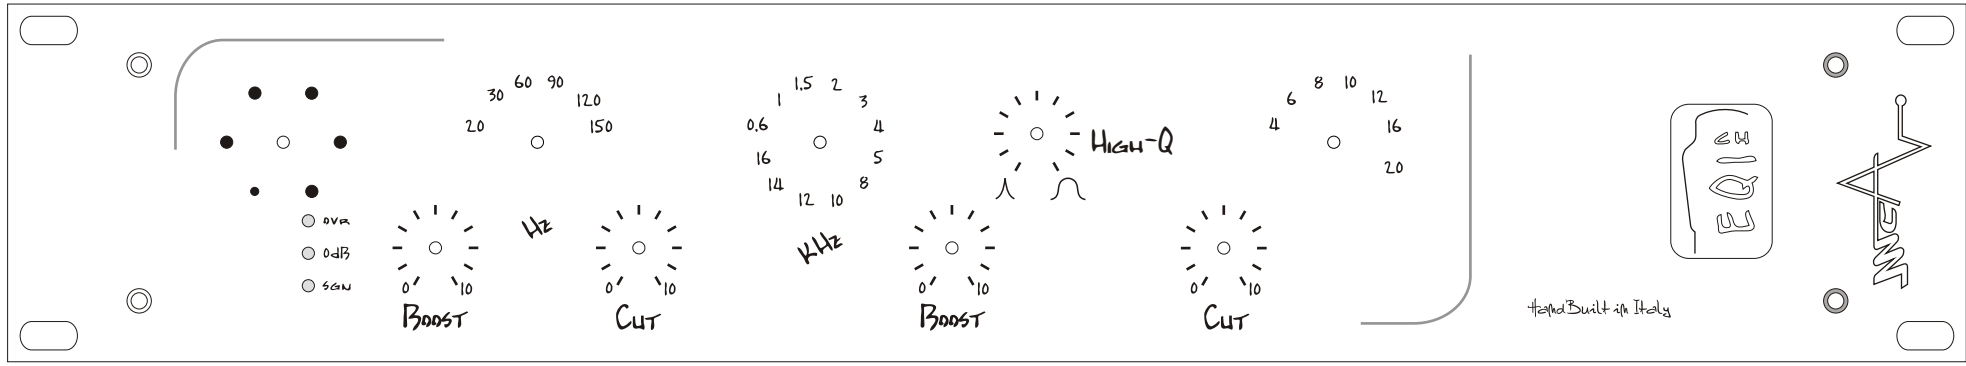

RECALL SHEET

1 channel tube equalizer - EQ1ch

STUDIO _____

ARTIST _____

SONG _____

Note:

Date
Project
Track __ / __
Engineer